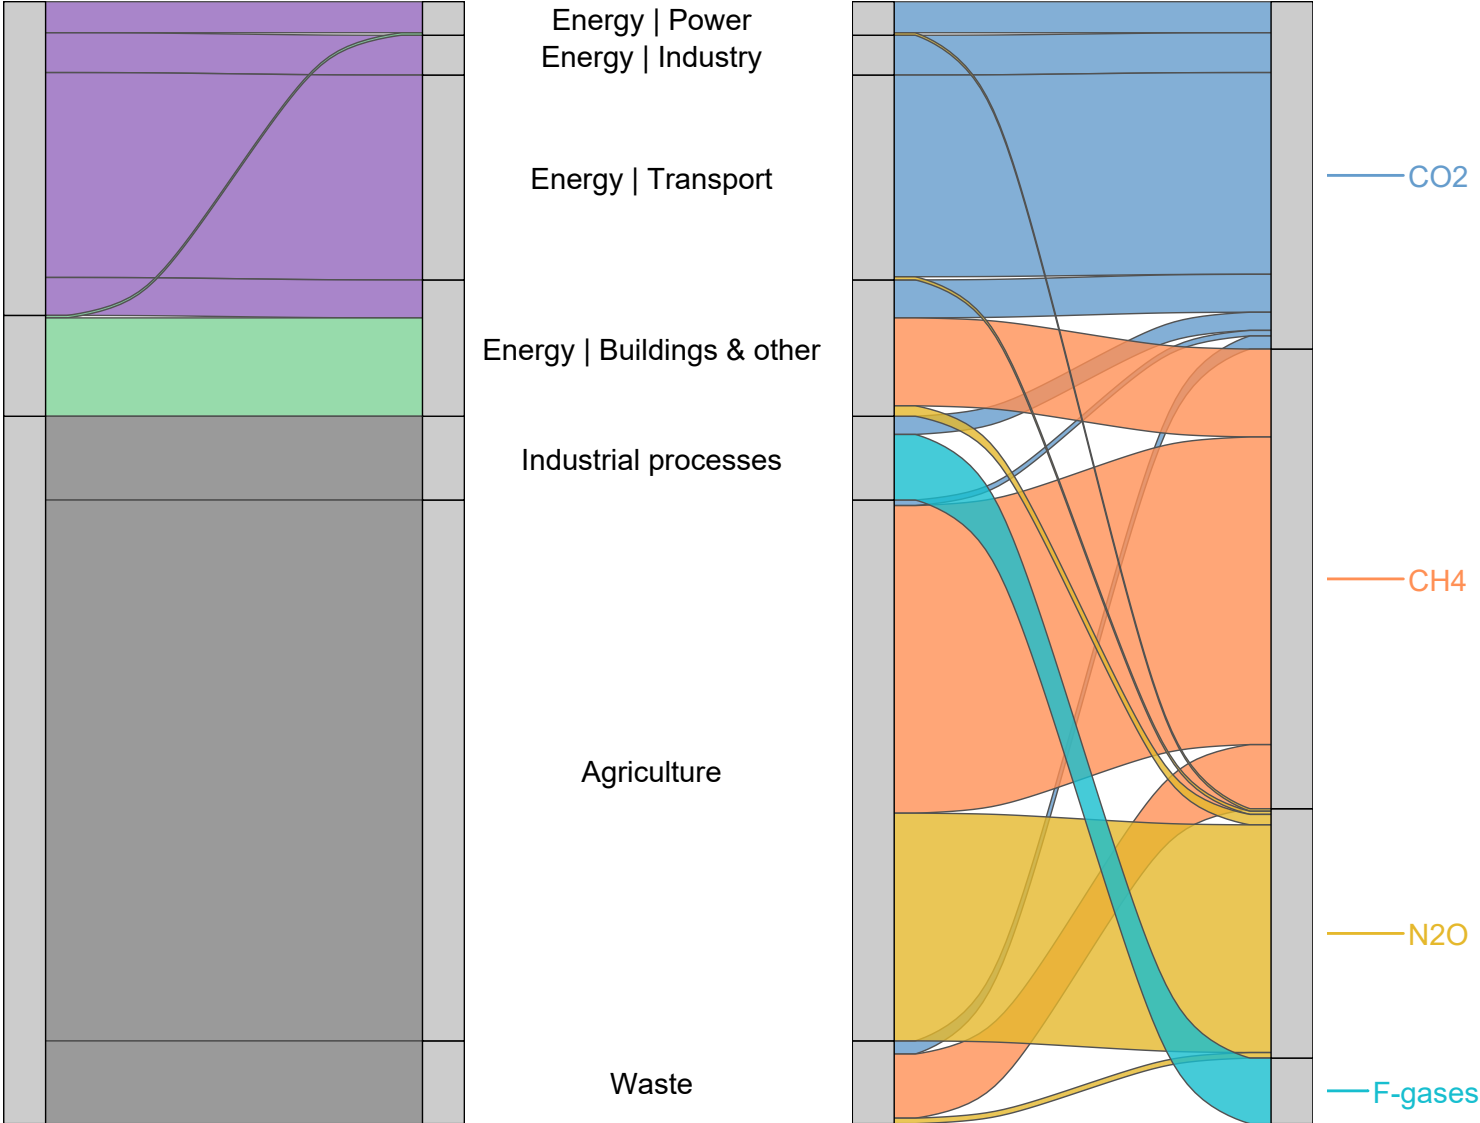

Burkina Faso in 2022

Total gross greenhouse gas emissions by fuel, sector and gas

△ Tidy GHG Inventories △ Note: GWP100 AR5 △ Note: flows less than 1/500th of total are hidden, removals are excluded